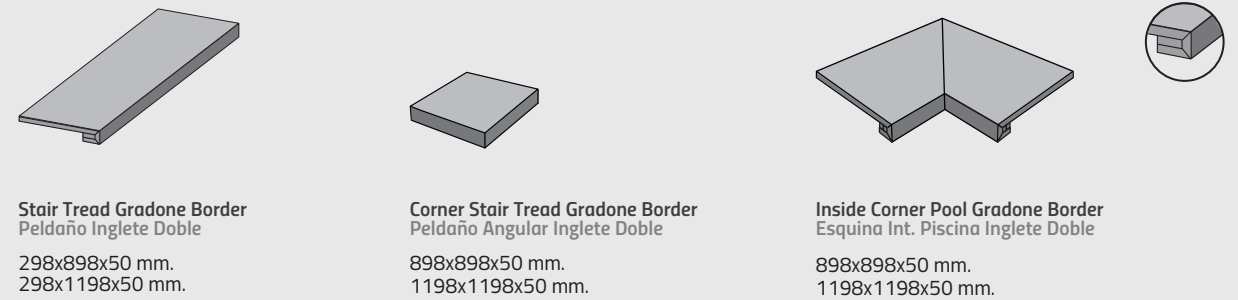

Stair Tread Gradone Border
Peldaño Inglete Doble

298x898x50 mm.
298x1198x50 mm.

Corner Stair Tread Gradone Border
Peldaño Angular Inglete Doble

898x898x50 mm.
1198x1198x50 mm.

Inside Corner Pool Gradone Border
Esquina Int. Piscina Inglete Doble

898x898x50 mm.
1198x1198x50 mm.

Tailored Step Tiles Specifications. OTHER POOL FINISHES Especificaciones De Peldaños A Medida. OTROS ACABADOS PARA PISCINAS