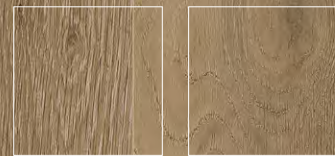

WOOD TRIBUTE COLLECTION

Due

Natural Brushed Oak in Ceramics
Roble Natural Cepillado en Cerámica

Soft Textured Finish   Anti-slip Finish

Color Body Porcelain / Porcelánico Masa Coloreada
Rectified / Destonified V.3 / Rectificado / Destonificada V.3
Nº Designs By Format / Nº De Diseños Por Formato :
22,5x200: 32 / 22,5x160: 32 / 20x120: 33

3D-Fit®
Technology

Due Cognac
Soft Textured Finish
Escala 1/4

Available Sizes / Formatos Disponibles

Step Tile & Countertops Availables. Consult Special Pieces Section.
Peldaños y Encimeras disponibles. Consulte la Sección de Piezas Especiales.

20x120x0,9 cm.
8"x48"

22,5x160x0,9 cm.
9"x63"