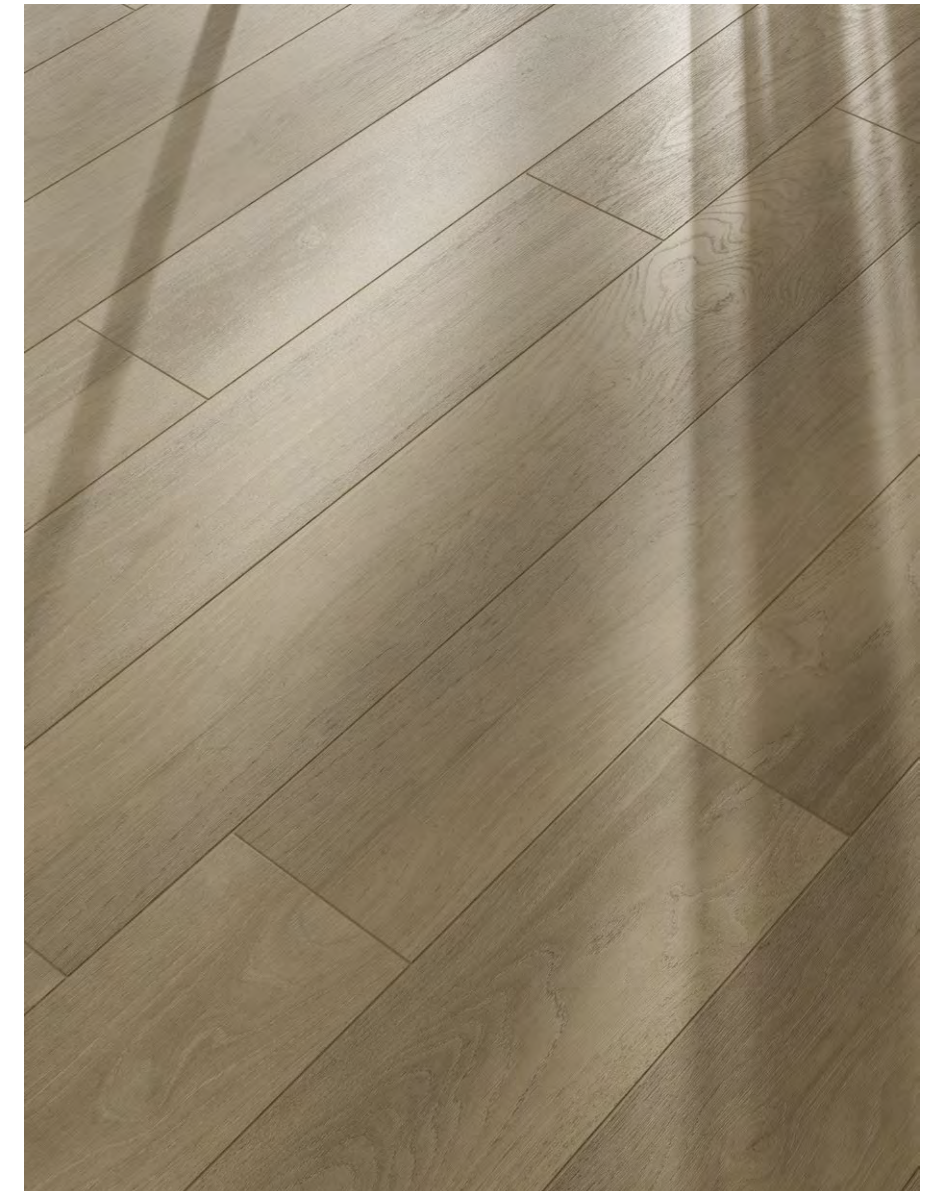

# Due

**Natural Brushed Oak in Ceramics**  
Roble Natural Cepillado en Cerámica

**Due Soft Textured**  
22,5x200 (9"x79") Composition

Due Chromatic Range

WOOD TRIBUTE COLLECTION  
Due Canella Soft Textured  
22,5x160x0,9 (9"x63")