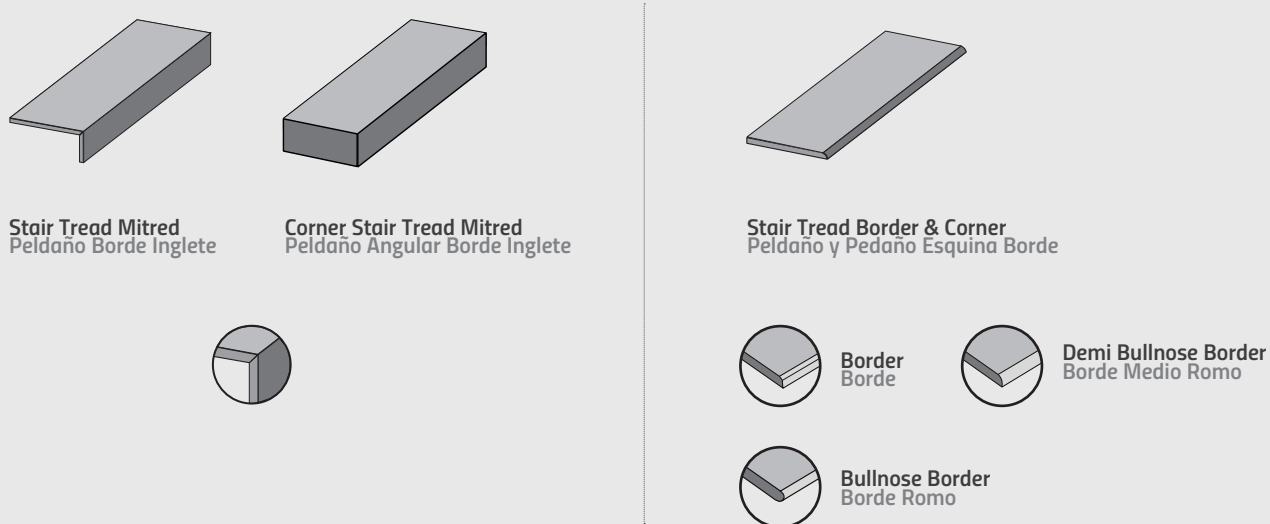

Stair Tread Mitred
Peldaño Borde Inglete

Corner Stair Tread Mitred
Peldaño Angular Borde Inglete

Bullnose Border
Borde Romo

Demi Bullnose Border
Borde Medio Romo

POOL SPECIAL PIECES

Special Pieces / Pool Grids Piezas Especiales / Rejillas de Piscina

Extra-thick porcelain tiles offer numerous benefits, thanks to their versatility and high resistance. These are properties fully able to meet the tough technical demands and aesthetic requirements of outdoor spaces, public areas, and places subject to high loads or stresses. The tiles can be used in false floor systems, creating raised access flooring that provides easy access to plumbing and electricity networks. They are swift and easy to lay, and the perfect choice for outdoor areas.

El gres porcelánico espesorado ofrece múltiples ventajas gracias a su elevada resistencia y versatilidad. Características que responden a las más altas exigencias a nivel técnico y estético que requieren zonas de exterior, áreas públicas y zonas sometidas a altas cargas y tensiones. Permite su ejecución en sistemas registrables, ofreciendo suelos técnicos elevados fácilmente accesibles a instalaciones de fontanería y electricidad. Rápido y fácil en su ejecución, se trata de un material perfecto para el pavimentado de exteriores.