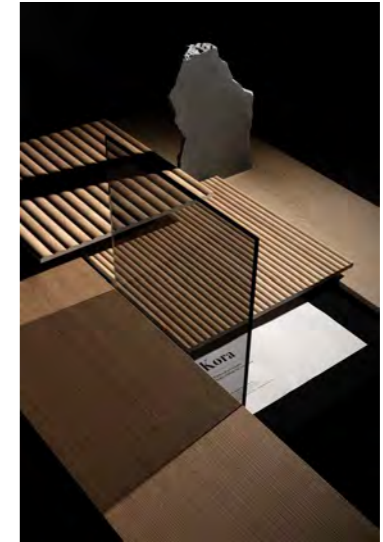

**CONTEMPORARY
CERAMIC
SURFACES**
&
SIGNATURE
SURFACES