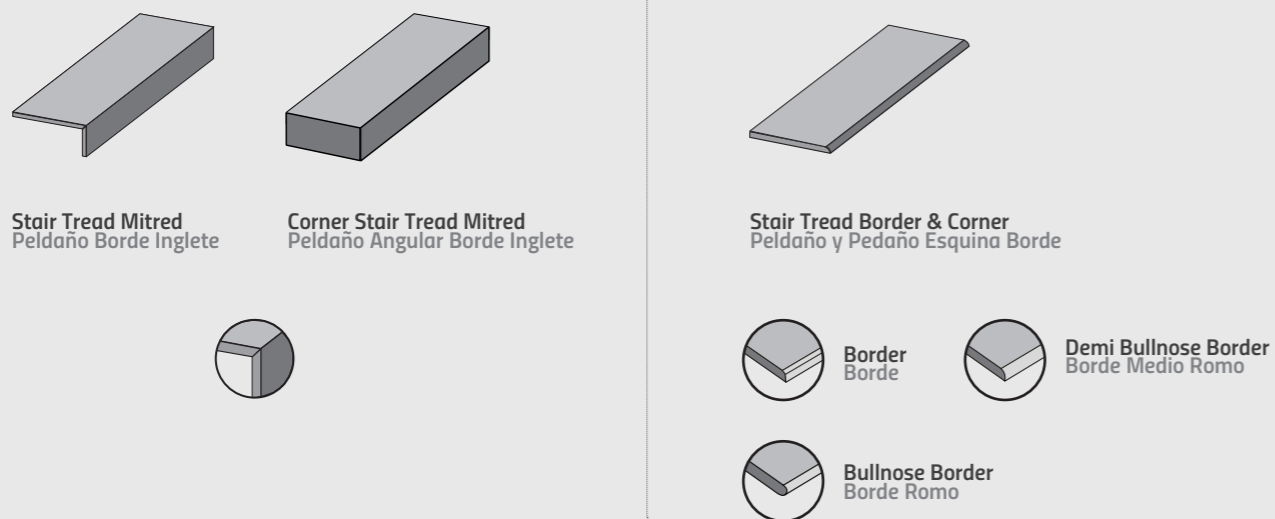

Stair Tread Mitred
Peldaño Borde Inglete

Corner Stair Tread Mitred
Peldaño Angular Borde Inglete

Bullnose Border
Borde Romo

Demi Bullnose Border
Borde Medio Romo